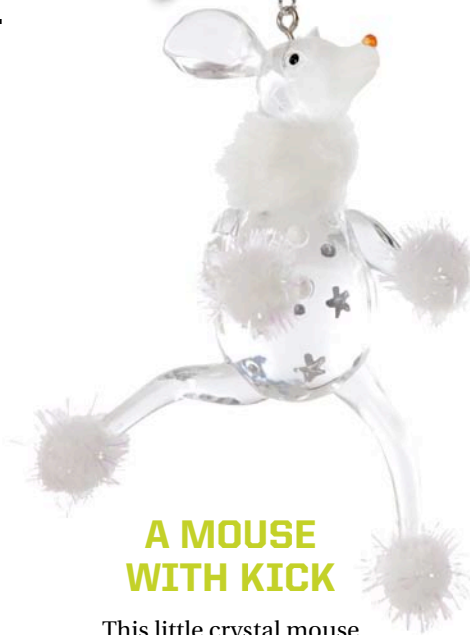

It's time to decorate the Christmas tree and we have found the cutest pet and animal themed decorations.

FOR THE BIRDS

This gorgeous little bejewelled birdcage evokes an oriental inspired theme. Give it to someone special and slip a heartfelt note or wish into its secret compartment. It comes in a satin, padded presentation box.

A MOUSE WITH KICK

This little crystal mouse with sparkly pompoms reminds us that some creature stir even on the night before Christmas.

PRINCESS & PRINCE POODLES

These pretty little poodles with moveable parts are not just for Poodle lovers. Add some bling to your festive festooning with these charming pooches.

PRETTY PEACOCKS

Peacocks are such glorious birds and these stunning ornaments will be adored for years to come.

SHINY SCHNAUZER

Made from glass, these little dogs modelled from yesteryear will look as joyful as the breed they represent.

MR & MRS SQUIRREL

This cute pair will look very sweet dangling from your tree or mantle piece. They're made from tin and are hand finished. They come from a range by artist, Patience Brewster.

BUGLING BEAGLE AND FESTIVE LABRADORS